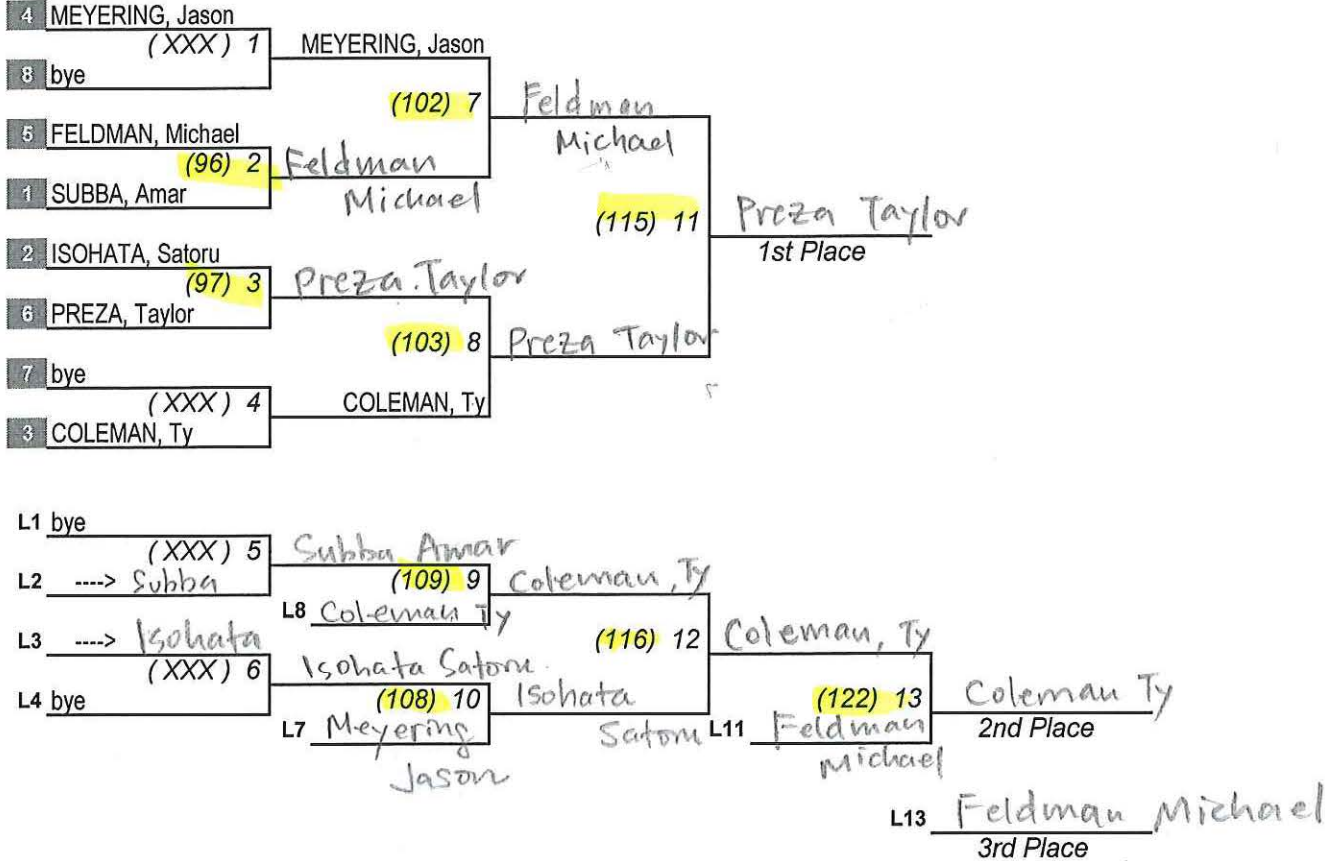

# Continental Judo Crown

November 11, 2018

## Results

1st Taylor Preza, Spokane Judo  
2nd COLEMAN, Ty, Tri City  
3rd FELDMAN, Michael, Seattle Dojo

3 Chokes only

AH

Div No: 114 - Men Novice: 81 kg

Mat: 2C

No Armbars